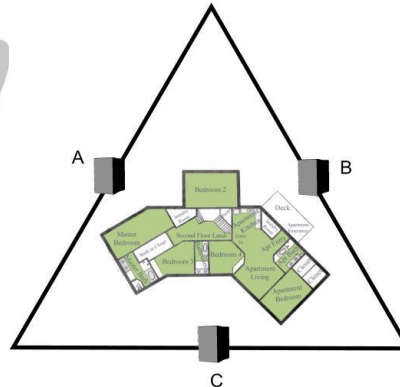

Side Protection Neutralizers

4 Neutralizers (each for each side – as on the pictures below)

Vertical Protection Neutralizer Module

Side Severe EMFs' Protection Module - Neutralizer (A, B, C)