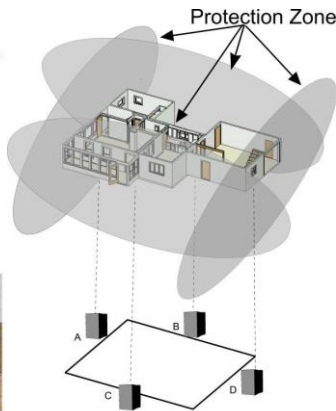

Side Protection Neutralizers

4 Neutralizers (each for each side – as on the pictures below)

Vertical Protection Neutralizer Module

Side Severe EMFs' Protection Module - Neutralizer (A, B, C)