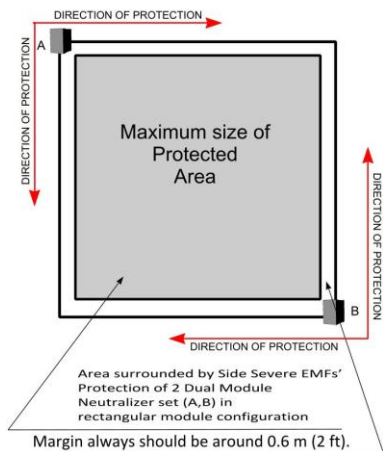

Optional Configuration Side Severe EMFs' Protection 2 Dual Module Neutralizer set (A, B)

Two Dual Protection Module Neutralizer set (only for regular protection)