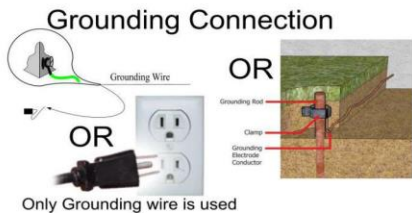

Side Protection Neutralizers

4 Neutralizers (each for each side – as on the pictures below)

Vertical Protection Neutralizer Module

Side Severe EMFs' Protection Module - Neutralizer (A, B, C)