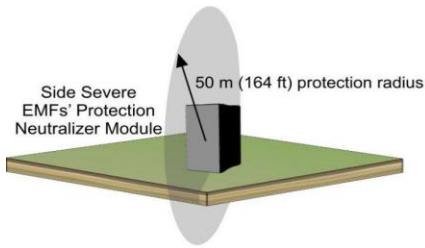

Side Protection Neutralizers

4 Neutralizers (each for each side – as on the pictures below)

Vertical Protection Neutralizer Module

Side Severe EMFs' Protection Module - Neutralizer (A, B, C)