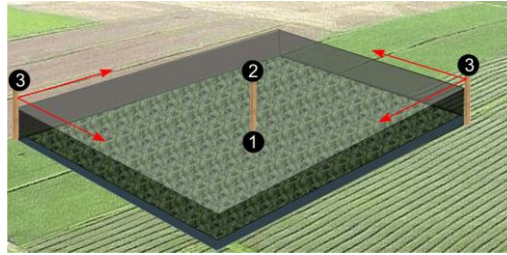

Total Farm Protection

Total EMF Protection, Total Home Protection, Total Area Protection or Total Protection

Protected by Neutralizers

Set of Neutralizers provides total defense against any Cell-Towers, Antennas or other EMFs from surrounding your farm or other facility space.

We divided Neutralizers into 3 groups as you can see pictured above.

First group [1] is designed to protect against EMF "BAD_RADIATION" approaching from Cell Towers or Antennas below the Neutralizer's position. This Neutralizer should be located on the lowest level of protected area (e.g. basement floor). You need have no concern that moisture or water invading your basement will affect the Neutralizer's functioning, as our Neutralizers are 100% waterproof.

Second group [2] of Neutralizers works like an umbrella and protects from all "BAD_RADIATION" from above from Tower or Antennas (including cosmic "BAD_RADIATION") with the exception explained below. Neutralizer from this group should be located in the highest level of protected area (building etc.) above your head but below Cell Antenna or Tower installed on the roof position – e.g. on upper shelf in your closet or attic.

Third group [3] protects from any EMFs invading your house (protected object) from any side from CellTowers or Antennas (also Smart Meters, WiFi, etc.). This set of Neutralizers works like walls surrounding your living space. Here you have a variety of possible options. We suggest the set of two dual modules located as you see on the picture above in opposite corners of protected object.

Dairy and other farms <https://agriculture.microalpha.com/page110.html>

Description	Dimensions	Price
Dairy #3	50m (164ft) x 50m (164ft)	$ 3,375.00
Dairy #4	100m (328ft) x 100m (328ft)	$ 5,600.00
Dairy #5	250m (820ft) x 250m (820ft)	$ 10,625.00
Dairy #6	2 Km (1,25 mile) x 2 Km (1,25 mile)	$ 18,900.00